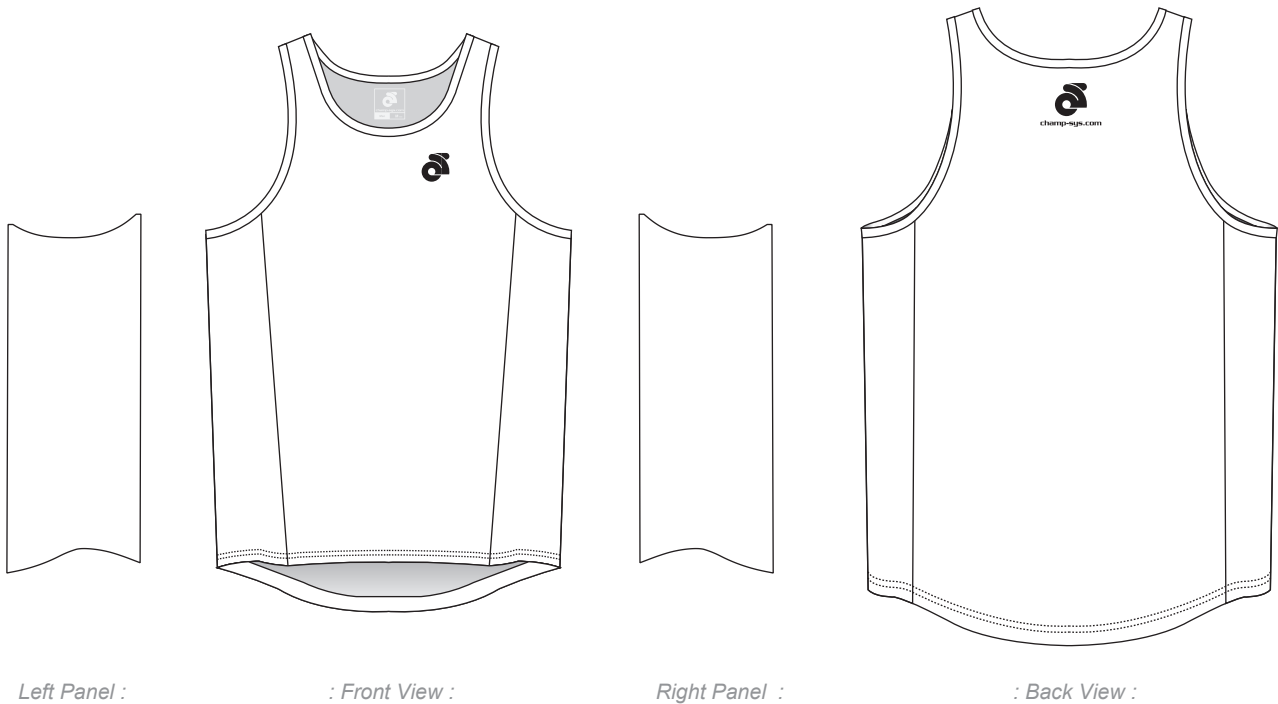

Customer: Team Name_USXXXX

Custom Running Singlet Template

- MUJ002

Left Panel :

: Front View :

Right Panel :

: Back View :

Version V1.1

PRE-DYED LYCRA

Full Sublimation

Graphic Editor
Name

Sales Rep
Name

Start Date
2000/00/00

End Date
2000/00/00

PMS

PMS

PMS

PMS

PMS

PMS

PMS

Pantone Colours Reference:

NOTES:

CUTTING:

- ☒ Mens Cut
- ☐ Womens Cut

Template views are for proofing and printing!
3D views are for concept and design process only!
Champion System logo must appear on front and back
Use this template for all similar items.