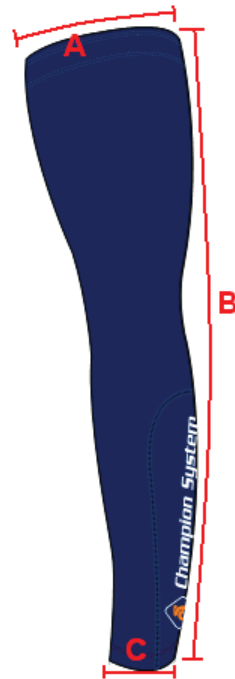

If you're unsure which size to buy, try measuring a arm warmer that you already own that fits you well, and compare those measurements to the size chart. Lay the arm warmer on a flat surface and use the above guide to measure the arm warmer.

Note: All measurements are approximate.

| Size | A | B | C |
|------|--------|---------|--------|
| XXS | 4 1/8" | 16 1/2" | 2 1/4" |
| XS | 4 1/2" | 17" | 2 1/2" |
| S | 4 7/8" | 17 1/2" | 2 3/4" |
| M | 5 1/4" | 18" | 3" |
| L | 5 5/8" | 18 1/2" | 3 1/4" |
| XL | 6" | 19" | 3 1/2" |
| 2XL | 6 3/8" | 19 1/2" | 3 3/4" |
| 3XL | 6 3/4" | 20" | 4" |
| 4XL | 7 1/8" | 20 1/2" | 4 1/4" |

Note: All measurements are approximate.

| Size | A | B | C |
|----------------|--------|---------|--------|
| JR-XS/TP 7-8 | 3 1/2" | 14" | 1 3/4" |
| JR-S/P 9-10 | 3 7/8" | 14 1/2" | 2" |
| JR-M 11-12 | 4 1/4" | 15" | 2 1/4" |
| JR-L/G 13-14 | 4 5/8" | 16" | 2 1/2" |
| JR-XL/TG 15-16 | 5" | 17" | 2 3/4" |