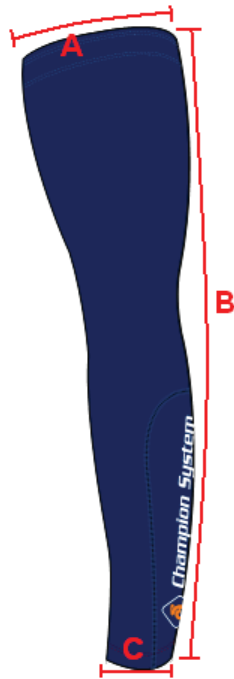

If you're unsure which size to buy, try measuring a arm warmer that you already own that fits you well, and compare those measurements to the size chart. Lay the arm warmer on a flat surface and use the above guide to measure the arm warmer.

Note: All measurements are approximate.

| Size | A | B | C |
|------|--------|---------|--------|
| XXS | 4 1/8" | 16 1/2" | 2 1/4" |
| XS | 4 1/2" | 17" | 2 1/2" |
| S | 4 7/8" | 17 1/2" | 2 3/4" |
| M | 5 1/4" | 18" | 3" |
| L | 5 5/8" | 18 1/2" | 3 1/4" |
| XL | 6" | 19" | 3 1/2" |
| 2XL | 6 3/8" | 19 1/2" | 3 3/4" |
| 3XL | 6 3/4" | 20" | 4" |
| 4XL | 7 1/8" | 20 1/2" | 4 1/4" |

Note: All measurements are approximate.

| Size | A | B | C |
|----------------|--------|---------|--------|
| JR-XS/TP 7-8 | 3 1/2" | 14" | 1 3/4" |
| JR-S/P 9-10 | 3 7/8" | 14 1/2" | 2" |
| JR-M 11-12 | 4 1/4" | 15" | 2 1/4" |
| JR-L/G 13-14 | 4 5/8" | 16" | 2 1/2" |
| JR-XL/TG 15-16 | 5" | 17" | 2 3/4" |