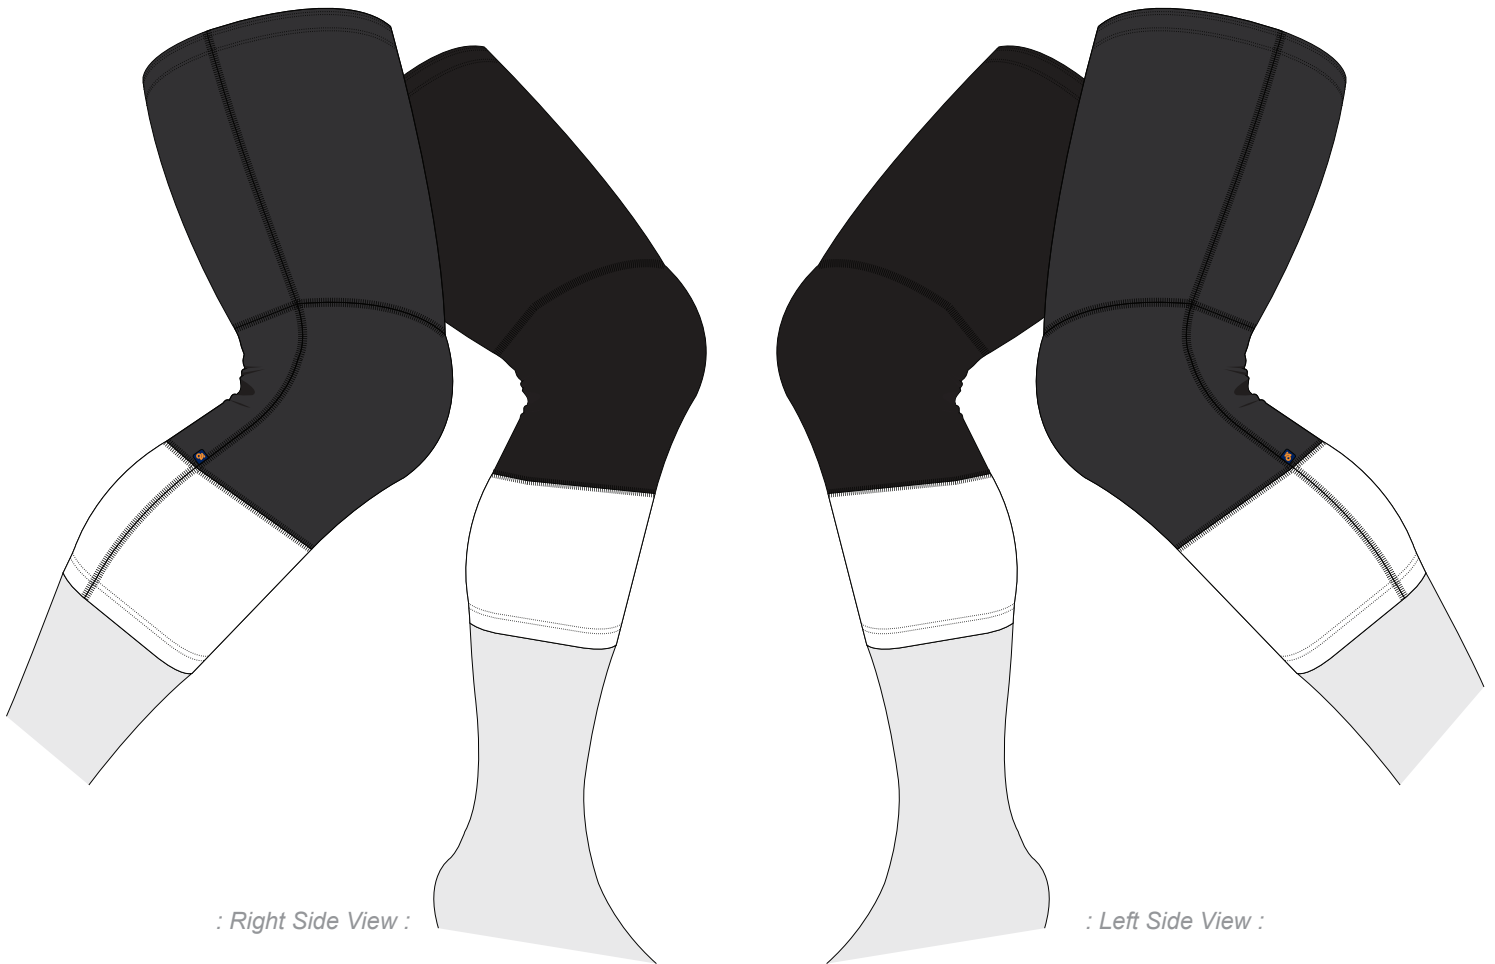

Customer: Team Name_USXXXXXX

Custom Cycling Kneewarmer Template
- KWL015

TeamName_USXXXXXX_KWL015_Normal_V1.1

FXX, SXX

PRE-DYED LYCRA

00 08 16 06 02 05 09

Graphic Editor
Name

Sales Rep
Name

Start Date
2000/00/00

End Date
2000/00/00

PMS

PMS

PMS

PMS

PMS

PMS

PMS

Pantone Colours Reference:

NOTES:

READ IMPORTANT ▼

- -Template Views are for proofing and printing :
- -3D View are concept and design process only :
- -Manufacture Logo **MUST** appear on Front & Back :

CUTTING:

☒ Fleece Style

FlatLock Stitching

Choose your thread colour:

Black	00
Red	02
Orange	03
Yellow	04
Light Green	05
Royal Blue	06
Navy Blue	16
Cool Grey	08
White	09
Pink	12
Brown	13
Dark Green	15